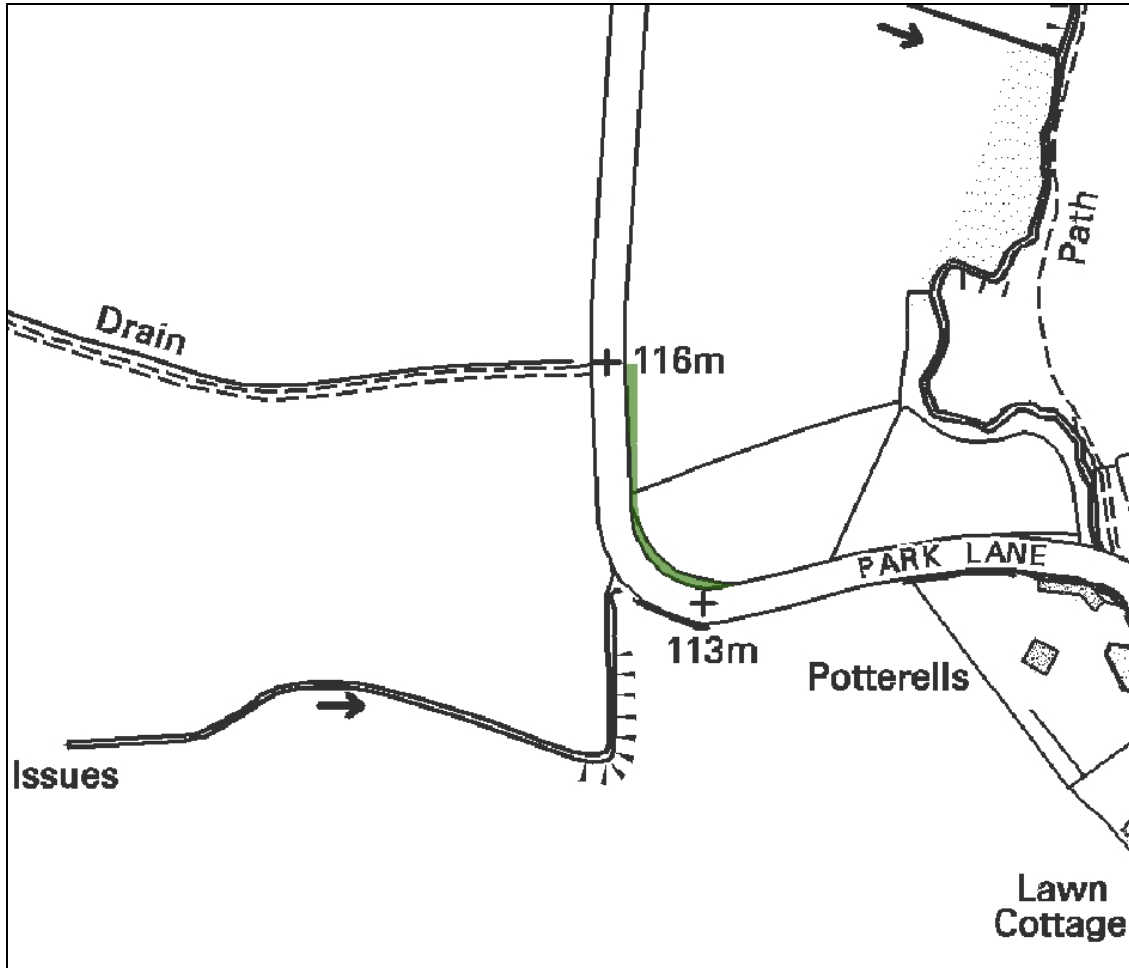

LOCAL WILDLIFE SITES.  
UTTLESFORD DISTRICT  
Ufd1. Langley Lower Green Special Roadside Verge

Reproduced from the Ordnance Survey® mapping by permission of Ordnance Survey® on behalf of The Controller of Her Majesty's Stationery Office. © Crown Copyright. Licence number AL 100020327

**Ufd1. Langley Lower Green Special Roadside Verge (90.0 metres)**  
**TL 434347 to TL 434346**

This section of road verge has been designated in recognition of its floristic interest as a relic piece of chalk grassland.