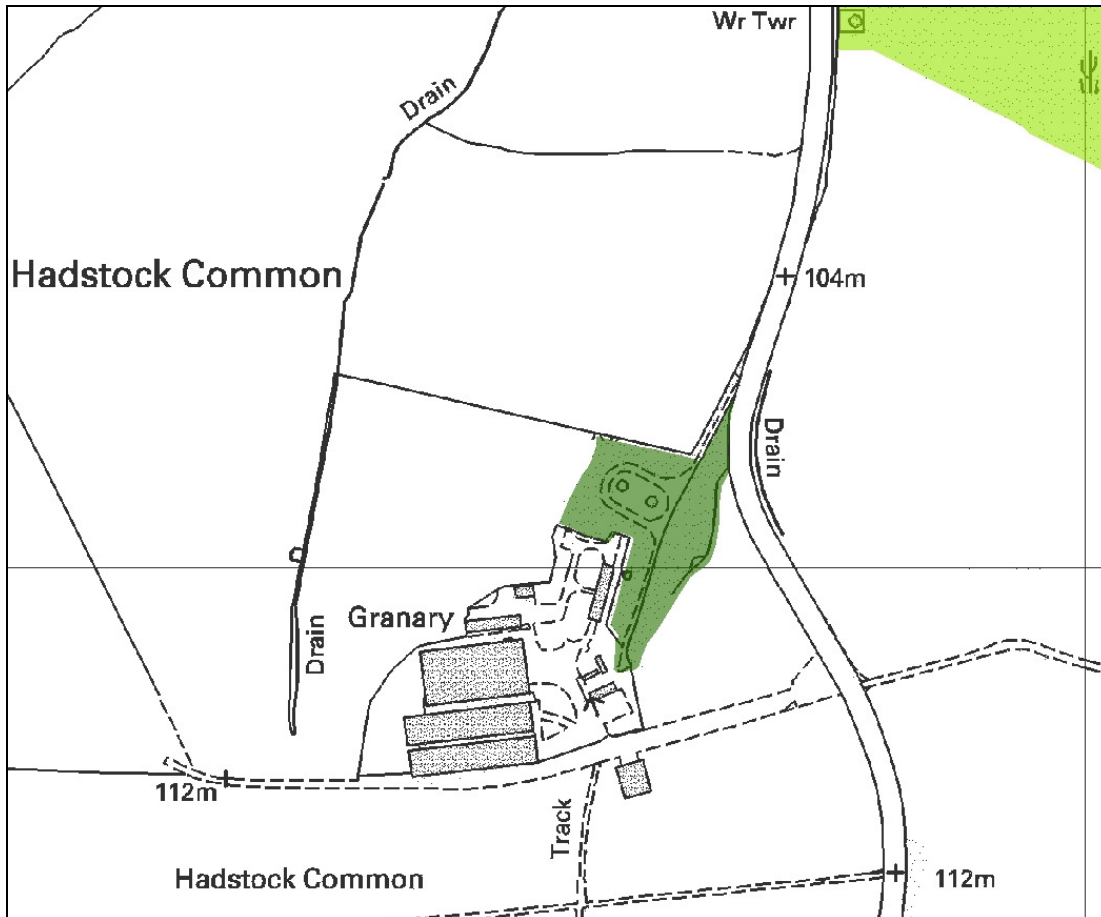

LOCAL WILDLIFE SITES.
UTTLESFORD DISTRICT
Ufd132. Harrison Sayer Reserve EWT Reserve

Reproduced from the Ordnance Survey® mapping by permission of Ordnance Survey® on behalf of The Controller of Her Majesty's Stationery Office. © Crown Copyright. Licence number AL 100020327

Ufd132. Harrison Sayer Reserve EWT Reserve (1.2 ha) TL 557441

This reserve comprises unimproved chalky clay grassland and some scrub. Characteristic species include Bee Orchid (*Ophrys apifera*), Wild Liquorice (*Astragalus glycyphyllos*), Twayblade (*Listera ovata*), Fairy Flax (*Linum catharticum*) and uncommon wild roses.