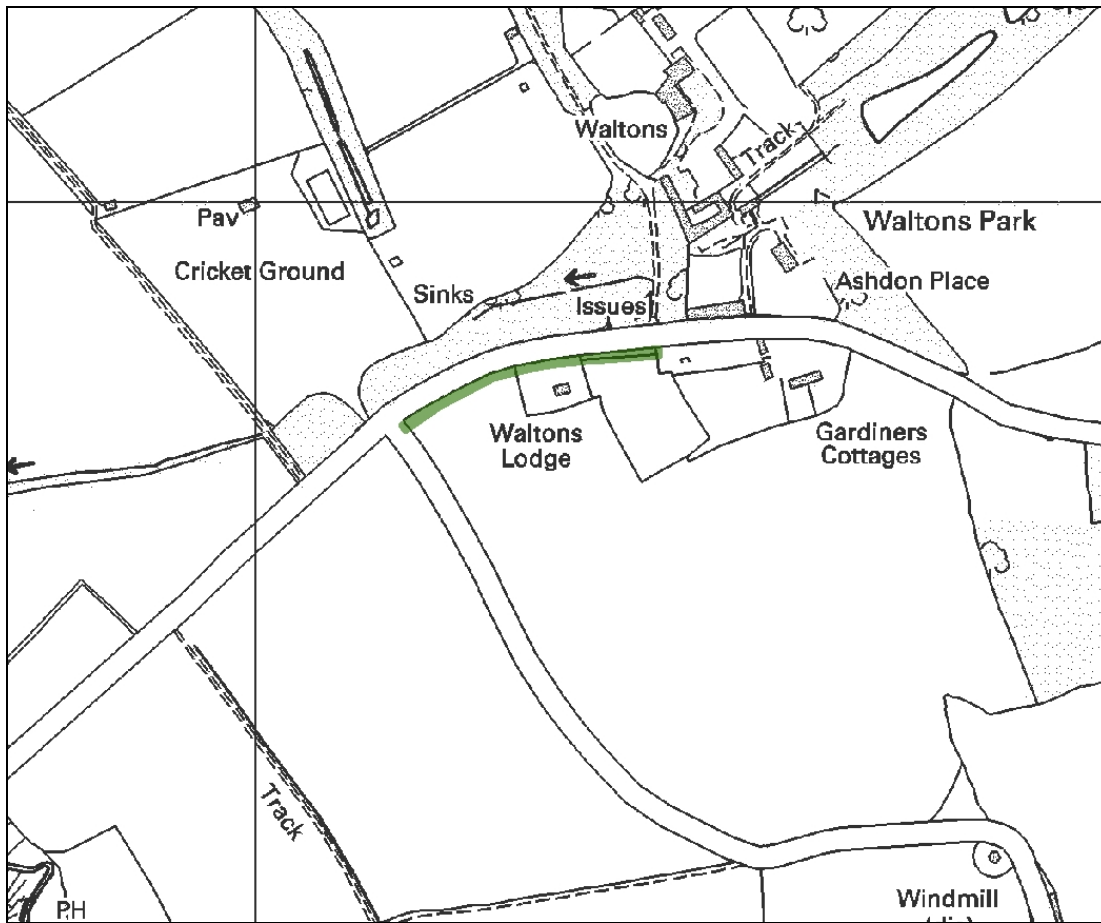

LOCAL WILDLIFE SITES.
UTTLESFORD DISTRICT
Ufd193. Ashdon Road Special Roadside Verge

Reproduced from the Ordnance Survey® mapping by permission of Ordnance Survey® on behalf of The Controller of Her Majesty's Stationery Office. © Crown Copyright. Licence number AL 100020327

Ufd193. Ashdon Road Special Roadside Verge (20.0 metres) TL 591429 to TL 593429

This section of verge has been designated to protect a population of Yellow Archangel (*Lamiasstrum galeobdolon*).

Date of selection/last revision: 1994