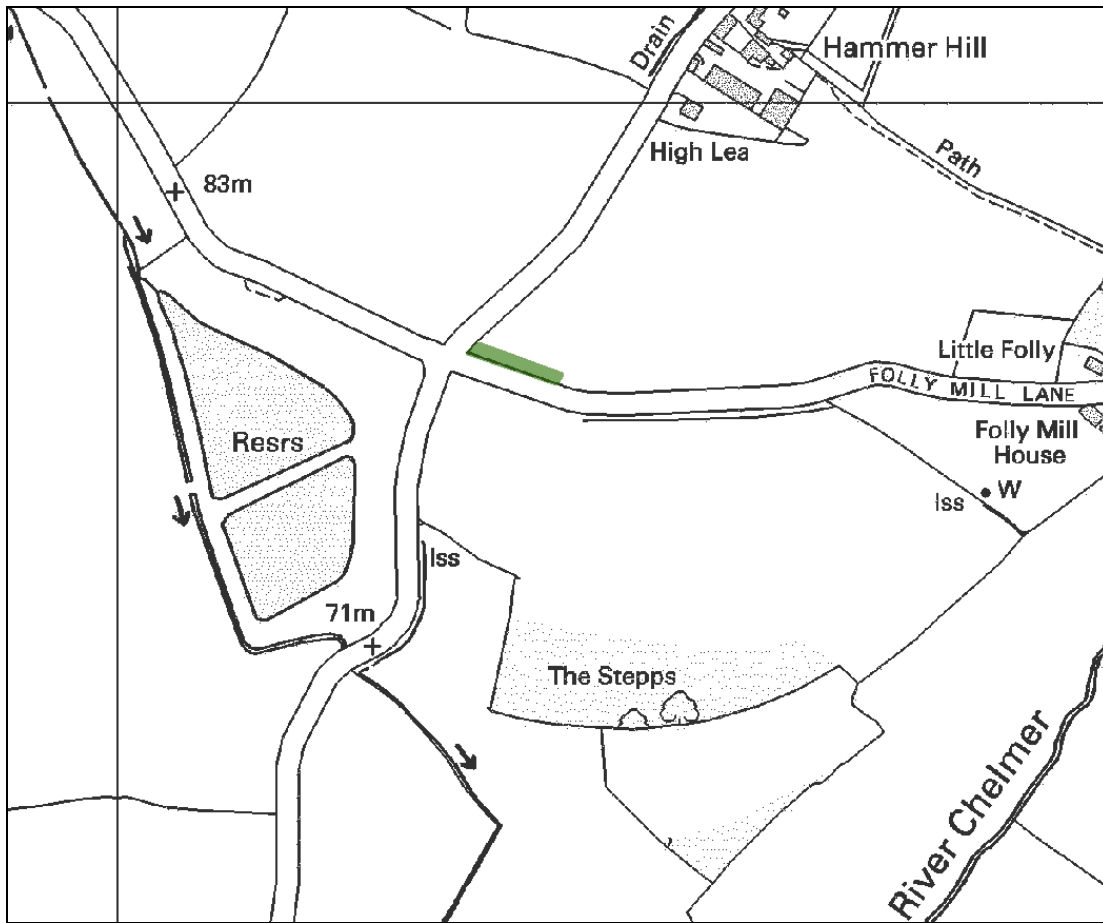

LOCAL WILDLIFE SITES.
UTTLESFORD DISTRICT
Ufd213. Folly Mill Special Roadside Verge

Reproduced from the Ordnance Survey® mapping by permission of Ordnance Survey® on behalf of The Controller of Her Majesty's Stationery Office. © Crown Copyright. Licence number AL 100020327

Ufd213. Folly Mill Special Roadside Verge (10.0 metres) TL 602288 to TL 602287

This section of road verge has been designated to protect a population of Lesser Calamint (*Clinopodium calamintha*).

Date of selection/last revision: 1994