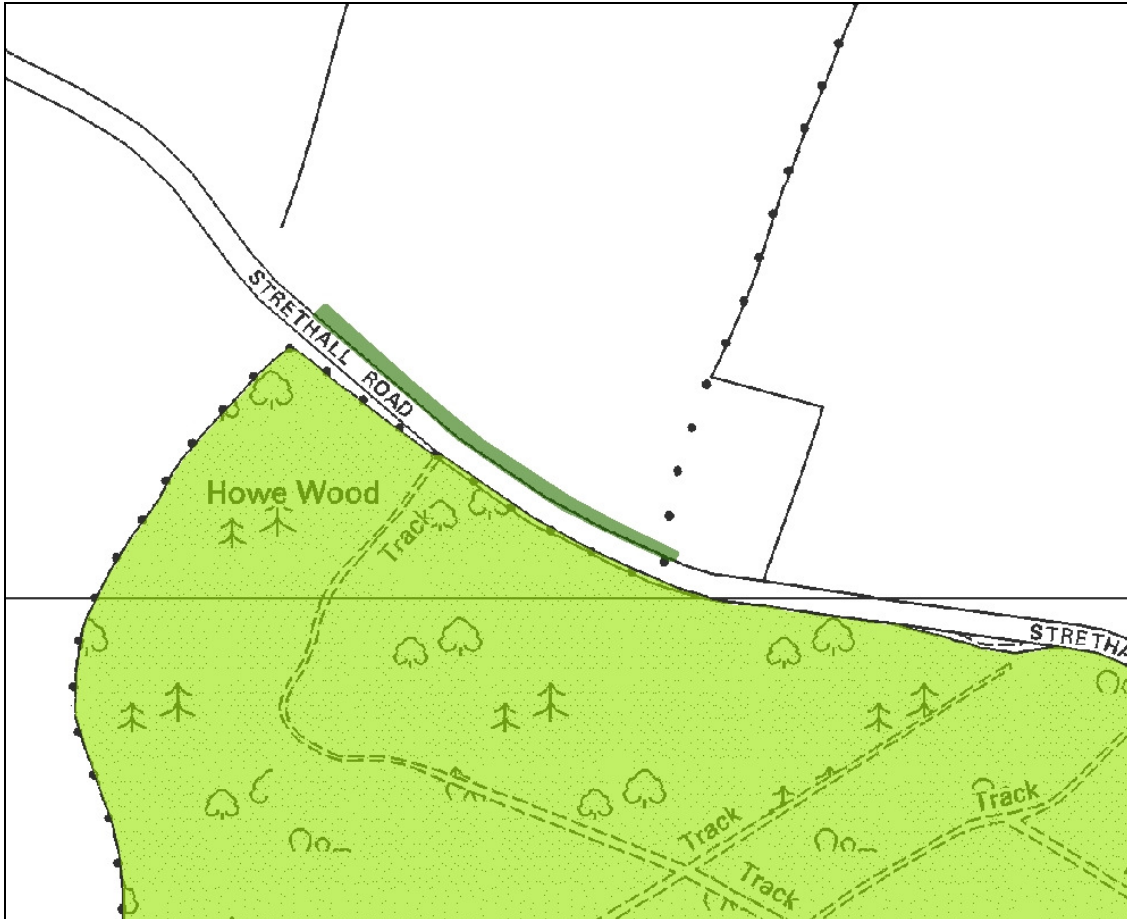

LOCAL WILDLIFE SITES.  
UTTLESFORD DISTRICT  
Ufd52. Howe Wood, Strethall Special Roadside Verge

Reproduced from the Ordnance Survey® mapping by permission of Ordnance Survey® on behalf of The Controller of Her Majesty's Stationery Office. © Crown Copyright. Licence number AL 100020327

**Ufd52. Howe Wood, Strethall Special Roadside Verge (400.0 metres)  
TL 492402 to TL 496400**

These sections of road verge have been designated in recognition of their flora, which includes Crosswort (*Cruciata laevipes*) and Common Valerian (*Valeriana officinalis*).